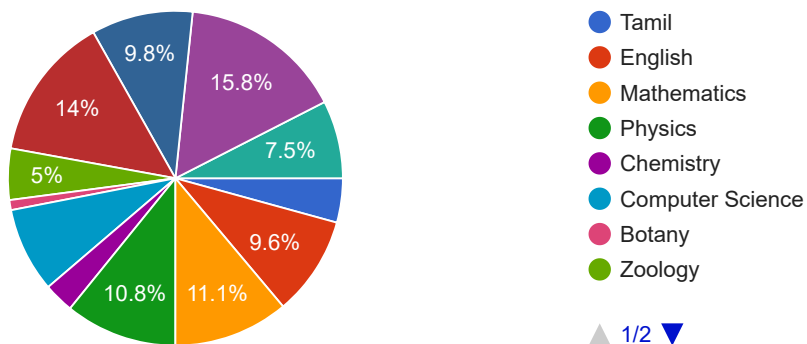

 Copy

UG/PG/M.Phil./Ph.D.

 Copy

2,060 responses

Branch of Study

 Copy

2,060 responses

Year of Study