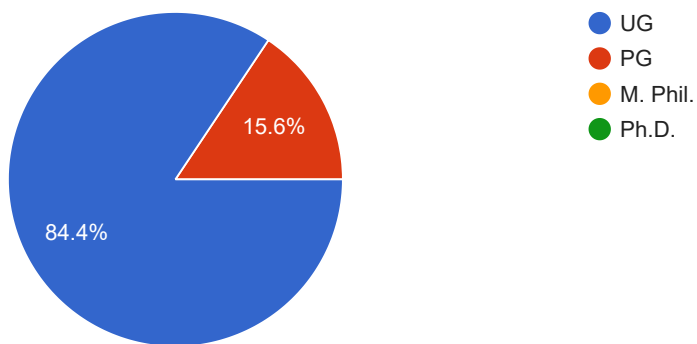

UG/PG/M.Phil./Ph.D.

Copy

2,060 responses